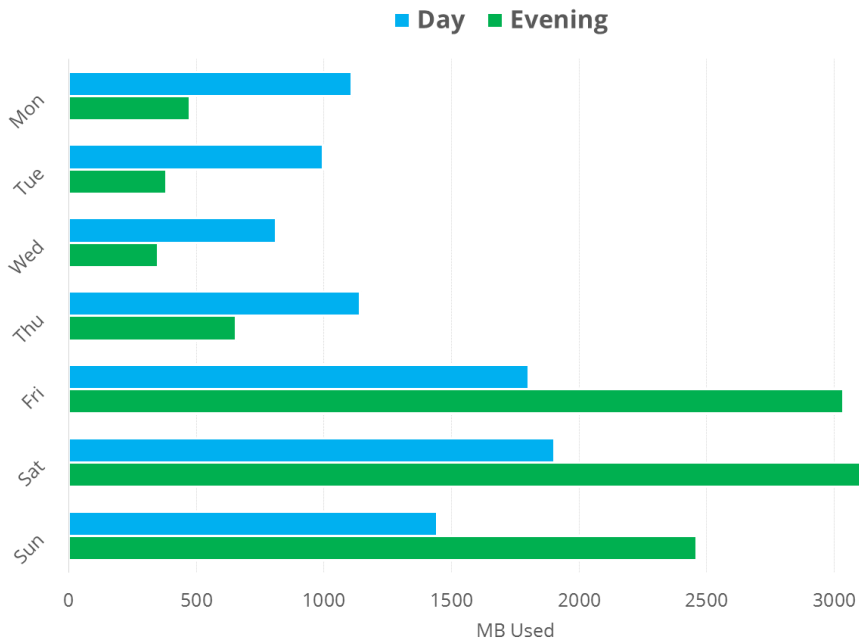

Number of Devices

244

Total Data Usage

292

GB

Average Data Usage

1.19

GB/Device

Total data usage decreased by **28%** from last quarter

Wireless bill decreased by **12%**

**26 devices** went over their data limit

**20 devices** had zero usage

Current Data Usage

19.82

GB

Total data usage increased by **27%** from last month's total of **15.61GB**

60%

of your total data usage occurred during **non-business hours**

71%

of your total data usage is estimated to have been **non-work related**