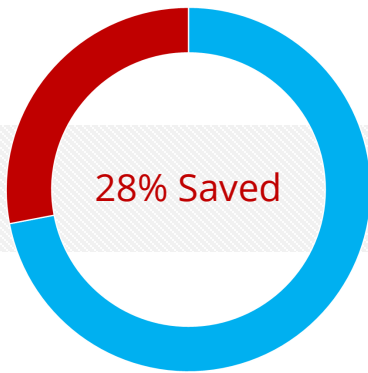

Total data usage decreased by **28%** from last quarter

Wireless bill decreased by **12%**

**26 devices** went over their data limit

**20 devices** had zero usage

Current Data Usage

19.82

GB

Total data usage increased by **27%** from last month's total of **15.61GB**