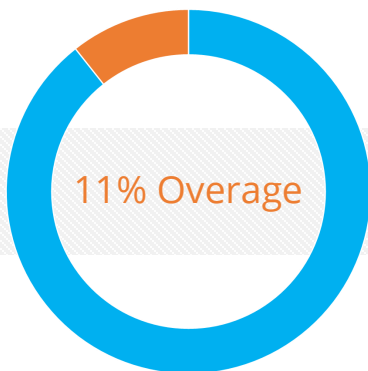

Number of Devices

244

Total Data Usage

292

GB

Average Data Usage

1.19

GB/Device

Total data usage decreased by **28%** from last quarter

Wireless bill decreased by **12%**

**26 devices** went over their data limit

**20 devices** had zero usage

Current Data Usage

19.82

GB

Total data usage increased by **27%** from last month's total of **15.61GB**