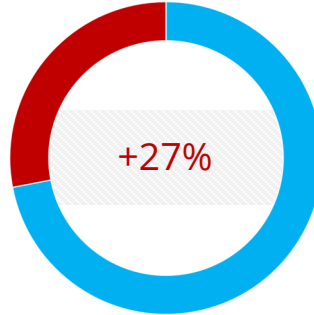

Total data usage decreased by **28%** from last quarter

Wireless bill decreased by **12%**

**26 devices** went over their data limit

**20 devices** had zero usage

Current Data Usage

19.82

GB

Total data usage increased by **27%** from last month's total of **15.61GB**