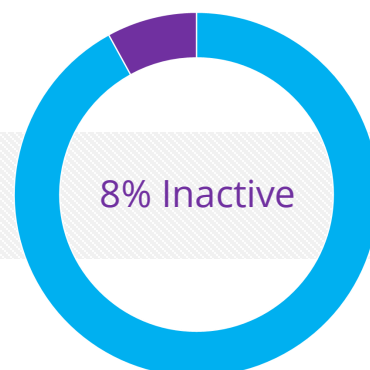

Number of Devices

244

Total Data Usage

292

GB

Average Data Usage

1.19

GB/Device

Total data usage decreased by **28%** from last quarter

Wireless bill decreased by **12%**

**26 devices** went over their data limit

**20 devices** had zero usage

Current Data Usage

19.82

GB

Total data usage increased by **27%** from last month's total of **15.61GB**